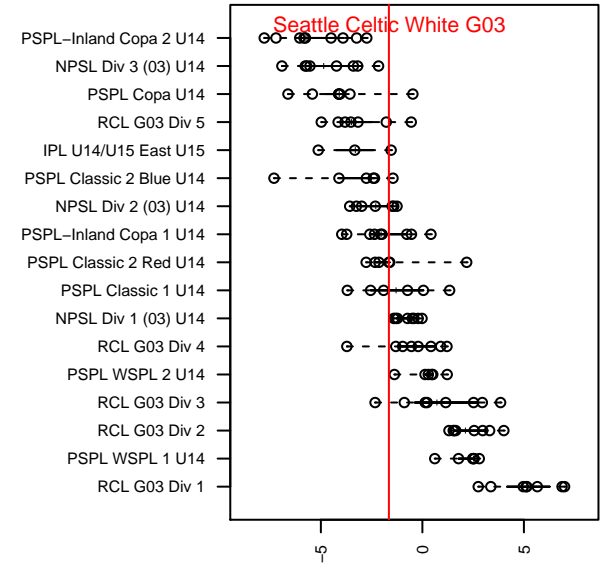

**attack and defense rating
relative to others at age
and all opponents in last 13 months**