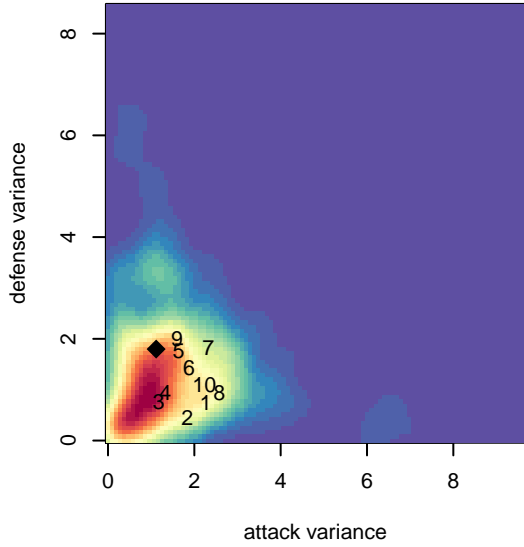

Seattle Celtic White G03

Seattle Celtic
 Seattle, WA
 G03 total strength=1032
 attack=2.58 defense=1.94
 fall league = PSPL Classic 2 Red U14
 spr league = Spr PSPL Classic 2 U14

alt names used:
 Seattle Celtic G03 White
 Seattle Celtic G03 White
 Seattle Celtic G03 White
 Seattle Celtic G03 White

Venues played:
 2016 Crossfire Select U14
 2016 Eastside FC Cup GU14
 2016 PSPL Classic 2 Red U14
 2016 Spr PSPL Classic 2 U14

**attack and defense variance (black dot)
relative to other teams
and top 10 in region**