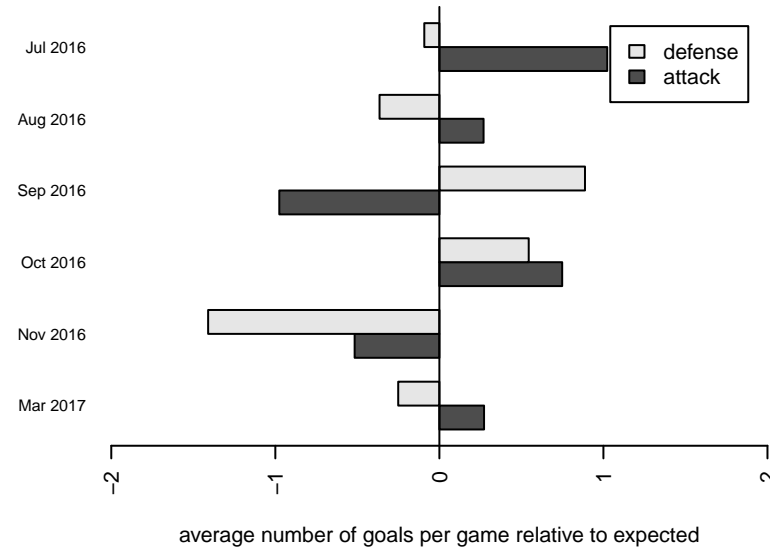

Performance relative to 13 month average