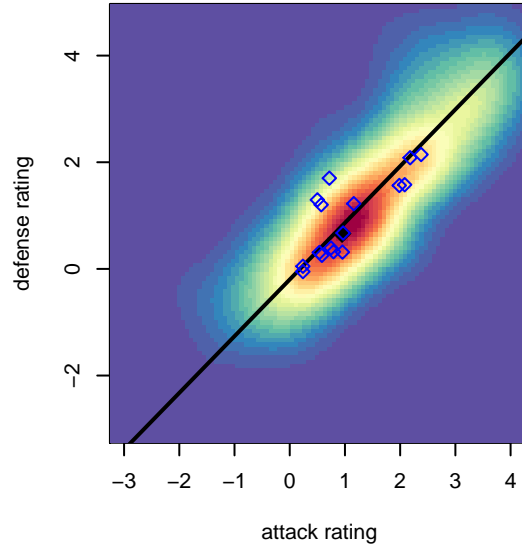

**attack and defense rating
relative to others at age
and all opponents in last 13 months**