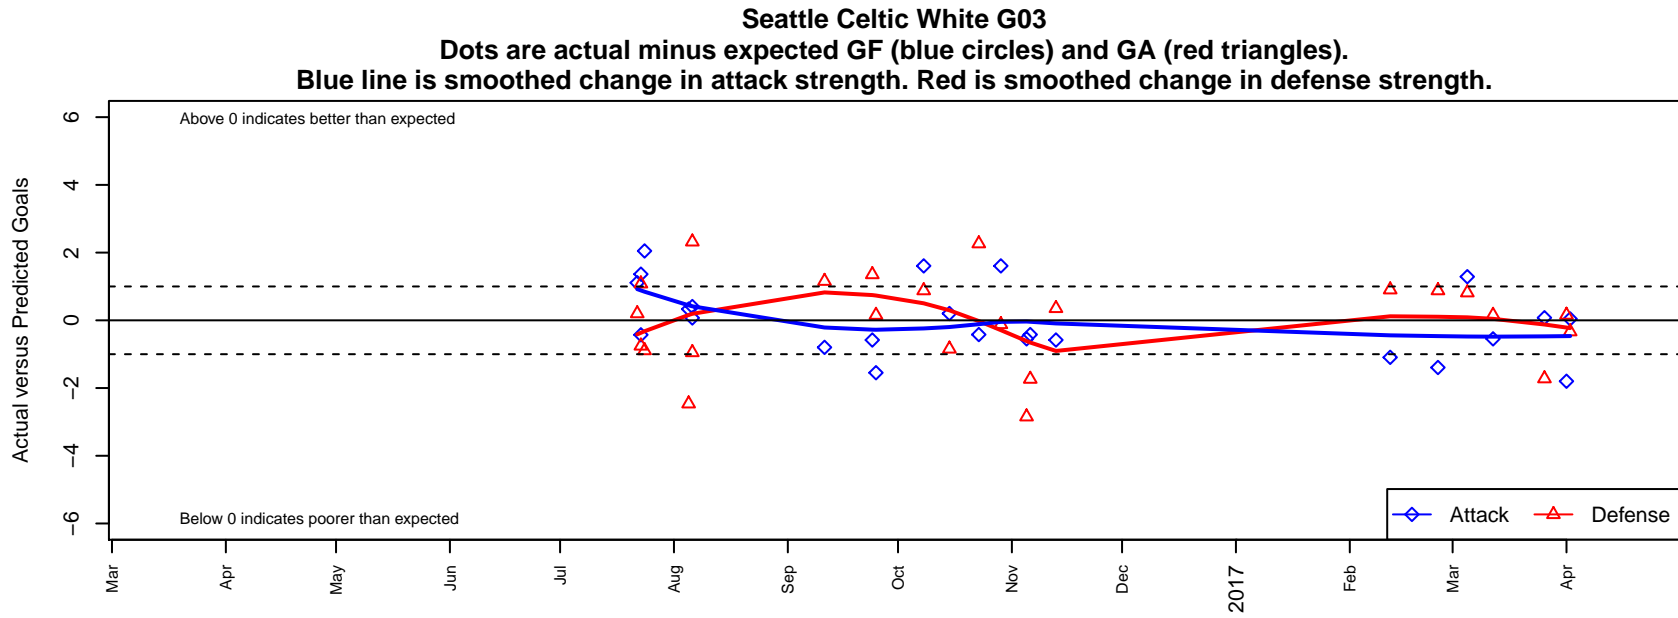

Seattle Celtic White G03

Seattle Celtic
 Seattle, WA
 G03 total strength=1032
 attack=2.58 defense=1.94
 fall league = PSPL Classic 2 Red U14
 spr league = Spr PSPL Classic 2 U14

alt names used:
 Seattle Celtic G03 White
 Seattle Celtic G03 White
 Seattle Celtic G03 White
 Seattle Celtic G03 White

Venues played:
 2016 Crossfire Select U14
 2016 Eastside FC Cup GU14
 2016 PSPL Classic 2 Red U14
 2016 Spr PSPL Classic 2 U14

**attack and defense variance (black dot)
relative to other teams
and top 10 in region**